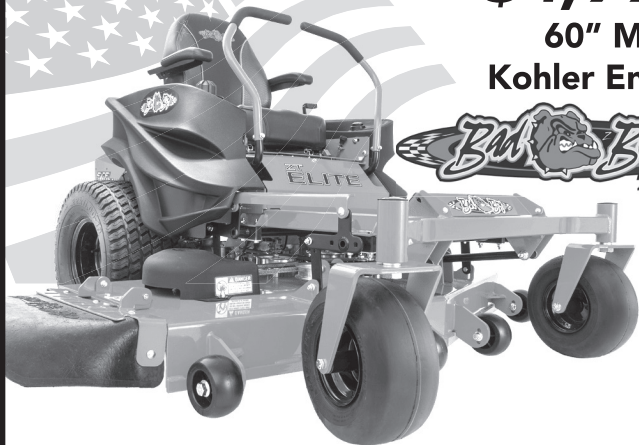

ZT ELITE

ALL NEW ALL THE WAY AROUND

\$4,999

60" Model
Kohler Engine

We Service...

DIXON ZTR

and other brands.

SEVERAL USED MOWERS IN STOCK!